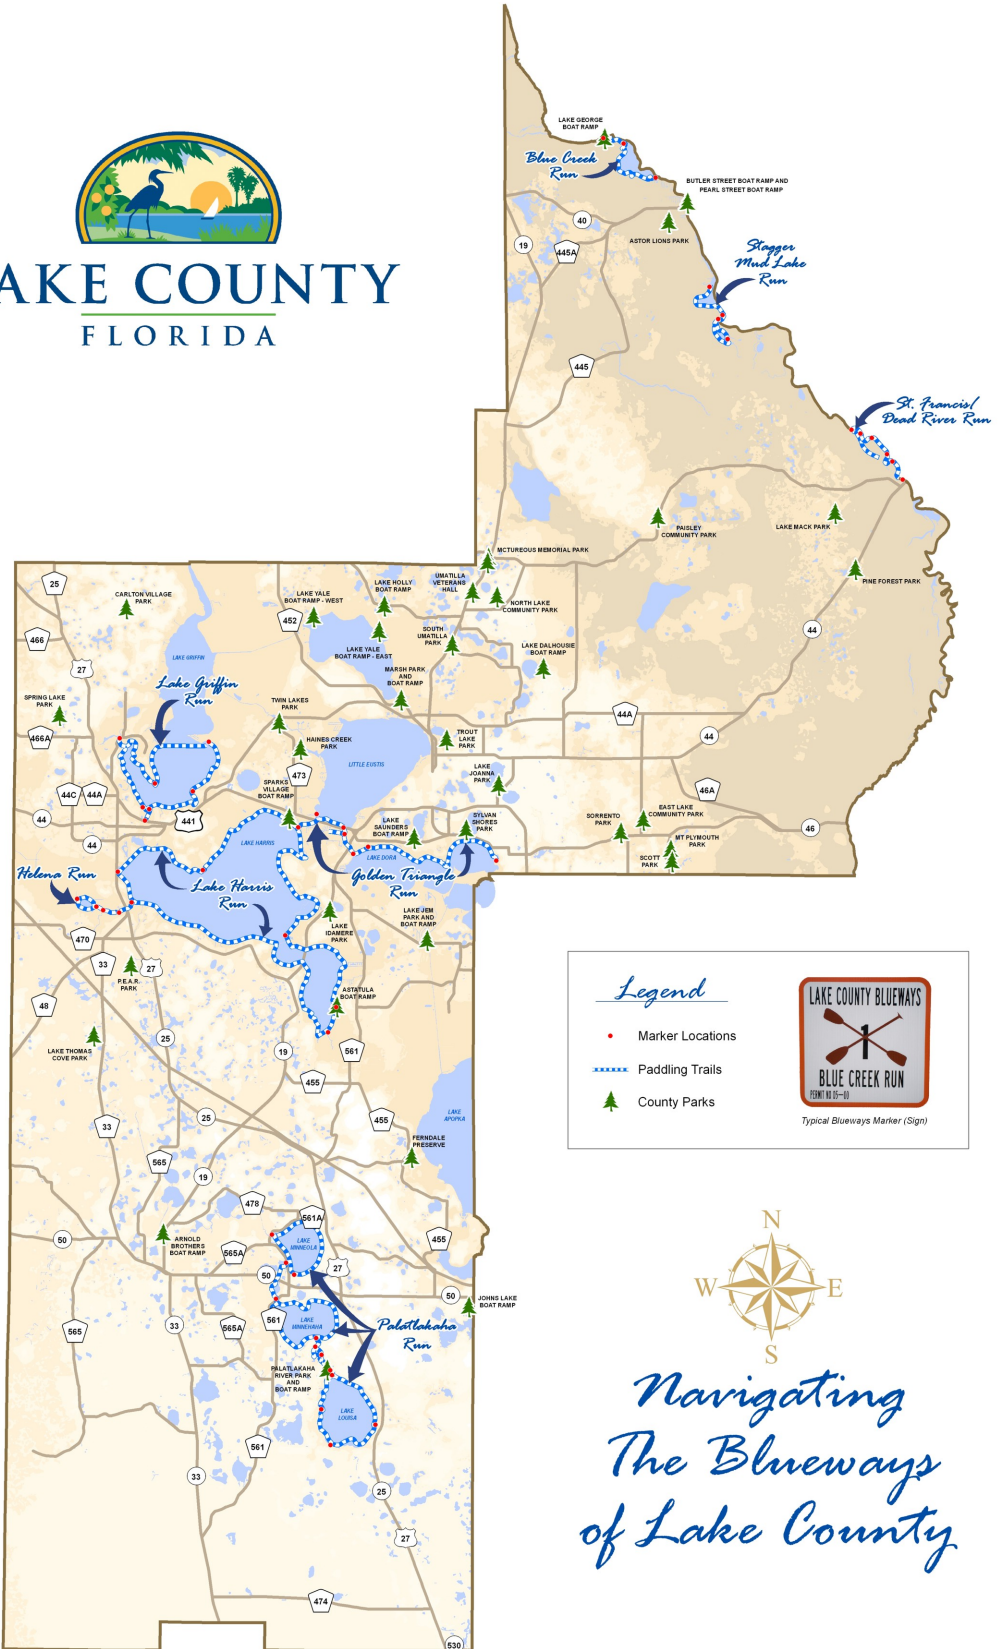

LAKE COUNTY FLORIDA

Legend

- Marker Locations
- ▬▬▬▬▬▬ Paddling Trails
- 🌲 County Parks

LAKE COUNTY BLUEWAYS

Typical Blueways Marker (Sign)

Navigating
The Blueways
of Lake County